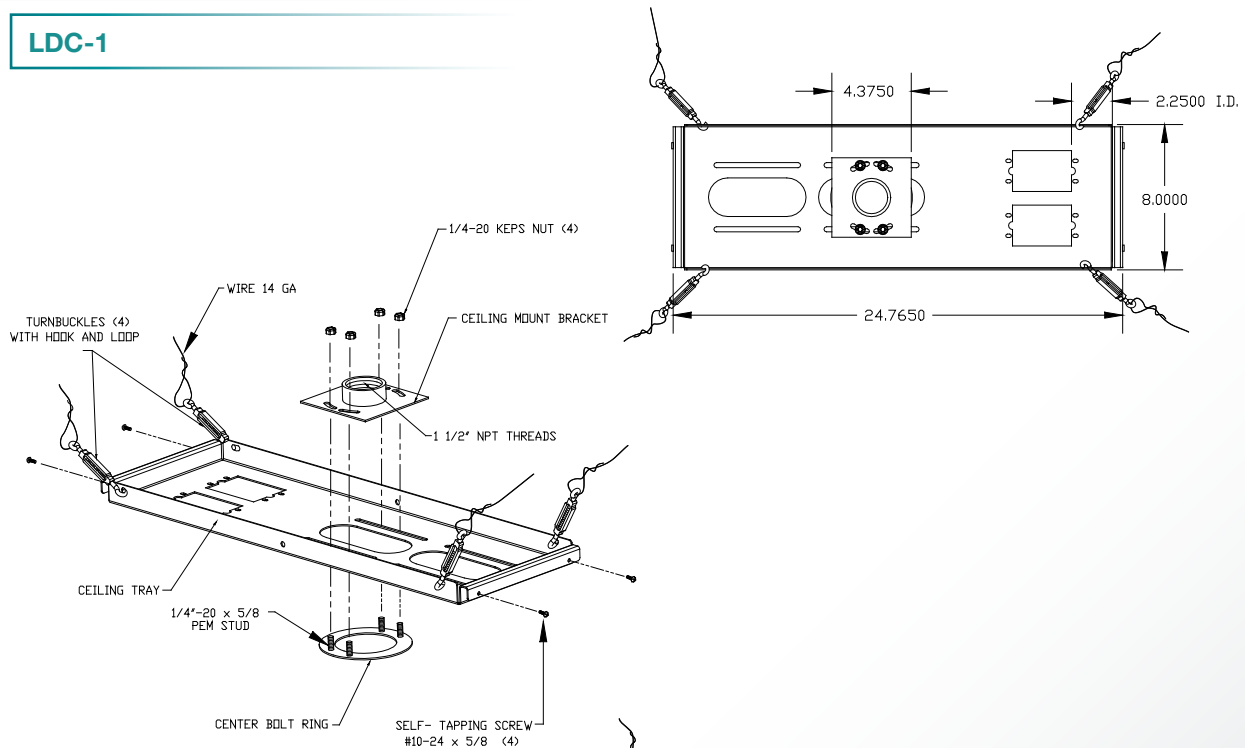

LDC-1

Lightweight Drop Ceiling Mount

CBM
design driven
manufacturing™

Audio Visual

CBM recommends that this unit be installed by a professional

Standard features

- For mounting an LCD projector from above a drop ceiling.
- Welded in 1.5" N.P.T. coupling.
- Two positions for optimum mounting adjustment/placement.
- Recommended maximum load 50 lbs.
- White powder coat finish.

Also available: LDC-KIT

- Hardware kit includes 4 turnbuckles and 4 cables.

sales@cbmmetal.com • www.cbmmetal.com • 800.387.4834

LDC-1

Light Weight Drop Ceiling Mount

LDC-1

Specifications

Shipping weight:
6 lbs (2.7 kg)

Dimensions:
1" H x 8" W x 24.76" D
(2.5 cm H x 20.3 cm W x 62.9 cm D)

* 12 Month Full Satisfaction Guarantee *

CBM Ltd. guarantees its products against failure or defects for a period of one year from date of purchase. This warranty is void if any damage to the product is due to misuse, abuse, neglect, accident, improper installation, or any uses contrary to the instructions accompanying the product. The foregoing are the purchaser's exclusive remedies. CBM Ltd. assumes no liability for special or consequential damages. Replacement product may be obtained by returning the product, transportation charges prepaid, together with a receipt of purchase or other documents acknowledging the sale.