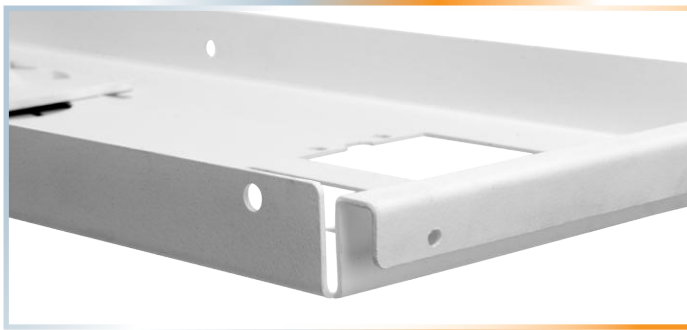

LDC-1

Lightweight Drop Ceiling Mount

CBM
design driven
manufacturing™

Audio Visual

CBM recommends that this unit be installed by a professional

Standard features

- For mounting an LCD projector from above a drop ceiling.
- Welded in 1.5" N.P.T. coupling.
- Two positions for optimum mounting adjustment/placement.
- Recommended maximum load 50 lbs.
- White powder coat finish.

Also available: LDC-KIT

- Hardware kit includes 4 turnbuckles and 4 cables.

sales@cbmmetal.com • www.cbmmetal.com • 800.387.4834

LDC-1

Light Weight Drop Ceiling Mount

LDC-1

Specifications

Shipping weight:
6 lbs (2.7 kg)