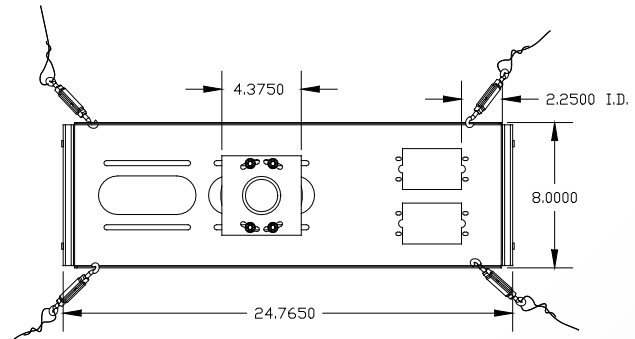

LDC-1

Lightweight Drop Ceiling Mount

CBM
design driven
manufacturing™

Audio Visual

CBM recommends that this unit be installed by a professional

Standard features

- For mounting an LCD projector from above a drop ceiling.
- Welded in 1.5" N.P.T. coupling.
- Two positions for optimum mounting adjustment/placement.
- Recommended maximum load 50 lbs.
- White powder coat finish.

Also available: LDC-KIT

- Hardware kit includes 4 turnbuckles and 4 cables.

sales@cbmmetal.com • www.cbmmetal.com • 800.387.4834

LDC-1

Light Weight Drop Ceiling Mount

LDC-1

Specifications

Shipping weight:
6 lbs (2.7 kg)

Dimensions:
1" H x 8" W x 24.76" D
(2.5 cm H x 20.3 cm W x 62.9 cm D)

* 12 Month Full Satisfaction Guarantee *

CBM Ltd. guarantees its products against failure or defects for a period of one year from date of purchase. This warranty is void if any damage to the product is due to misuse, abuse, neglect, accident, improper installation, or any uses contrary to the instructions accompanying the product. The foregoing are the purchaser's exclusive remedies. CBM Ltd. assumes no liability for special or consequential damages. Replacement product may be obtained by returning the product, transportation charges prepaid, together with a receipt of purchase or other documents acknowledging the sale.