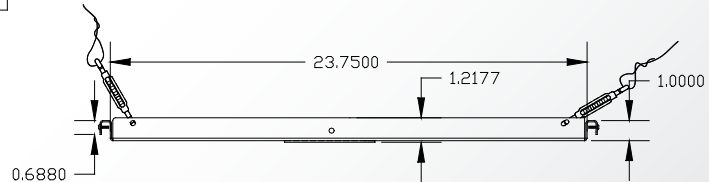

LDC-1

Lightweight Drop Ceiling Mount

CBM
design driven
manufacturing™

Audio Visual

CBM recommends that this unit be installed by a professional

Standard features

- For mounting an LCD projector from above a drop ceiling.
- Welded in 1.5" N.P.T. coupling.
- Two positions for optimum mounting adjustment/placement.
- Recommended maximum load 50 lbs.
- White powder coat finish.

Also available: LDC-KIT

- Hardware kit includes 4 turnbuckles and 4 cables.

sales@cbmmetal.com • www.cbmmetal.com • 800.387.4834

LDC-1

Light Weight Drop Ceiling Mount

LDC-1

Specifications

Shipping weight:
6 lbs (2.7 kg)

Dimensions:
1" H x 8" W x 24.76" D
(2.5 cm H x 20.3 cm W x 62.9 cm D)

* 12 Month Full Satisfaction Guarantee *

CBM Ltd. guarantees its products against failure or defects for a period of one year from date of purchase. This warranty is void if any damage to the product is due to misuse, abuse, neglect, accident, improper installation, or any uses contrary to the instructions accompanying the product. The foregoing are the purchaser's exclusive remedies. CBM Ltd. assumes no liability for special or consequential damages. Replacement product may be obtained by returning the product, transportation charges prepaid, together with a receipt of purchase or other documents acknowledging the sale.